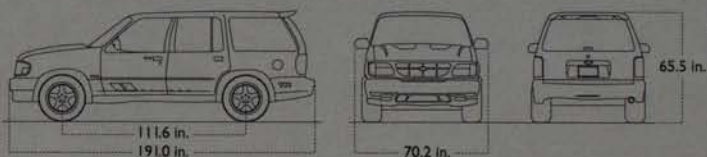

XP8 FEATURES AND SPECIFICATIONS

ENGINE

5.0L (302 cid) V-8 engine
Horsepower - 222 @ 4200 / Torque - 298 ft. lbs. @ 3300
Compression ratio 8.5:1
Saleen 2.5 inch stainless steel 4-way catalytic high flow custom exhaust and muffler system
Saleen performance air filter
Optional: Supercharged 5.0L (302 cid) V-8 engine*
Horsepower - 286 @ 4200 / Torque - 333 ft. lbs. @ 3000
Compression ratio 8.5:1

DRIVETRAIN

4-speed automatic transmission, Available in 4x2 and All-Wheel Drive (AWD)

SUSPENSION

Front: Independent SLA, torsion bar, high pressure Saleen/Racecraft N₂ gas shock absorbers and Saleen/Racecraft front sway bar and pivot bushings
Rear: Semi-floating type rear axle, variable rate leaf spring, high pressure Saleen/Racecraft N₂ gas shock absorbers and Saleen/Racecraft sway bar and pivot bushings
Saleen high performance alignment and tuned chassis

BRAKES

Power 4-wheel ABS Brakes - Front: 11.3" Dual Piston Vented Disc / Rear: 11.2" Disc
Optional: 13" rotors with 4-piston front calipers (AWD only)

WHEELS

Saleen aluminum wheels - Front: 18"x 8.5" / Rear: 18"x 8.5"
Optional: Chrome alloy wheels

TIRES

Pirelli Scorpion Zeros - Front: P255/55 R-18 / Rear: P255/55 R-18

DIMENSIONS

Curb weight - 3800-4450 lbs.
Fuel capacity - 21.0 gal.
Wheelbase - 111.6 in.
Length - 191.0 in.

EXTERIOR

Driving lights
Carbon-fiber outside mirror covers
Front fascia
Side skirts
Door cladding
Rear valance
Saleen rear wing
Styling graphics
Concealed tow hitch
Luggage Rack
Rear Wiper / Washer / Defroster
Optional: Composite hood

INTERIOR

Carbon-fiber steering wheel and accents (Gray interiors only)
Wood grain steering wheel and accents (Tan interiors only)
Saleen gauges
Serialization console plaque
Serialization engine plaque
Serialization number, front bumper
License plate frame
CoCo floor mats (front and rear)
Saleen windshield graphic
Saleen Championship wreaths
Owner's jacket
Air Conditioning
Front Overhead Console
Hi-series Floor Console
Electronic AM/FM Stereo / Clock / CD
Power Windows / Locks / Mirrors
Speed Controls / Tilt Wheel
Key Pad / Autolock
Optional: Saleen / Recaro leather seats

* Dealer installed option. Check with your dealer for availability and Ford engine warranty restrictions.

** Information compiled from independent tests printed in Road & Track, Car and Driver and Motor Trend magazines.

BASF is an official paint supplier of Saleen.
Pirelli is an official supplier of Saleen.