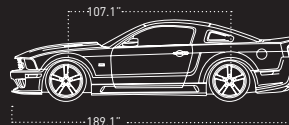

08

S302 EXTREME

FEATURES & SPECIFICATIONS - COUPE & CONVERTIBLE

100% RACECRAFT
CHAMPIONSHIPS

ENGINE

302 CID (5.0L) Modular, 3-Valve SOHC V8
620 HP @ 6300 RPM
600 lb-ft TQ @ 4400 RPM
39 lb/hr Fuel Injectors
3.554" x 3.800" Bore & Stroke
Port Matched Series VI Integrated
Twin-Screw Supercharger
Heavy Duty Upgraded, Dual-Stage Water-to-Air
Intercooler System
Saleen Cold Air Induction with Hi-Flow MAF,
& Conical Filter
Forged Aluminum Pistons
Forged Steel Connecting Rods
Forged Steel Crankshaft
5-Axis CNC Ported Aluminum Cylinder Heads
Performance Camshaft
Aluminum Dual-Core Radiator
& High-Flow Cooling System
PowerFlash™ Performance Calibration
2.5" Stainless Steel Center Exhaust System

DRIVETRAIN

Close-Ratio 6-Speed Manual Transmission
High Performance Clutch
3.73:1 MaxGrip™ Speed-Sensitive LSD

RACECRAFT SUSPENSION

Sport-Tuned Coil Springs (F/R)
Sway Bars, 1.38" with HD Bushings (F), 0.79" (R)
Front Struts (N, J), Rear Shocks (N, J)
Watts Linkage Rear Suspension

BRAKING SYSTEM

Power Assisted 4-Wheel Disc Brakes with ABS
15" Slotted & Vented Front Disc Brake
System with 6-Piston Calipers
11.8" Slotted & Vented Rear Disc Brake System

WHEELS & TIRES

Forged 5-Spoke One-Piece Wheels
20" x 9" (F), 20" x 10" (R)
Ultra High Performance Pirelli P-Zero Tires
Tire Pressure Monitoring System

OPTIONAL

(No Cost) Alloy 7-Spoke Wheels
20" x 9" (F), 20" x 10" (R)
Chrome Finished Wheels

INTERIOR

Leather Performance Driving Seats with
Louvered Head Rest, Contrast Stitching
& Panels, 6-Way Power Adjustable Driver's
Seat & Power Lumbar
6-Gauge Instrument Cluster with 200 MPH
Speedometer & MyColor Feature
Twin-Gauge Pod with Boost & Air Temperature
Chrome Dash Vent Bezels
Leather-Wrapped Steering Wheel with Badge
Leather Wrapped Billet Shift Knob
& Short-Throw Shifter
Performance Driving Pedals with Driver Foot Brace
Serialized Dash Plaque
Saleen Floor Mats & Aluminum Door Sill Plates
Saleen Key Fob
One-Touch Up/Down Power Windows
Rockford Fosgate "Punch" Sound System

INTERIOR (continued)

Two Power Outlets
Variable-Speed Windshield Wipers
Rear Window Defroster
Air Conditioning
Dual Power Side-View Mirrors
Saleen/Eagle One Detail Kit
Owner's Document Portfolio & Warranty Guide

OPTIONAL

Navigation System
iPod Docking Station

EXTERIOR

Aluminum Hood with Heat Ventilation
Injection Molded Thermoplastic Olefin
(TPO) Front & Rear Fascias
Front Carbon Fiber Splitter
Front Grille
High Intensity Discharge (HID) Headlights
Injection Molded TPO Side Skirts & Door Cladding
Integrated Front Turn Signals
Rear Carbon Fiber Diffuser
Rear Center Body Panel
Rear Spoiler & End Caps
Rear Wing
Quarter Window Trim
S302-E Graphics & Identification
Saleen Windshield Graphic
Serialized Engine Bay Plaque
Serialized Front Bumper
Championship Wreath Graphic

OPTIONAL
Scenic Roof
Speedster Package (Convertible Only)
Convertible Sport Bar (Convertible Only)

SAFETY & SECURITY