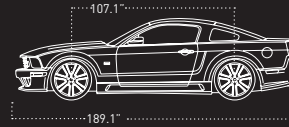

08

S281RF SUPERCHARGED FEATURES & SPECIFICATIONS - COUPE