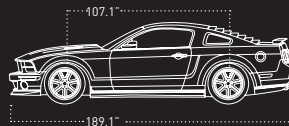

08

H302 SUPERCHARGED

FEATURES & SPECIFICATIONS - COUPE & CONVERTIBLE

ENGINE

302 CID (5.0L) Modular, 3-Valve SOHC V8
580 HP @ 6400 RPM
525 lb-ft TQ @ 4600 RPM
39 lb/hr Fuel Injectors
98 mm MAF
3.554" x 3.800" Bore & Stroke
Series VI Integrated Twin-Screw Supercharger
Dual-Stage Water-to-Air Intercooler System
Heavy Duty Upgraded, Dual-Stage Water-to-Air
Intercooler System
Performance Camshafts
Forged Aluminum Pistons
Forged Steel Connecting Rods
Forged Steel Crankshaft
Aluminum Dual-Core Radiator
PowerFlash™ Performance Calibration
2.5" Stainless Steel Dual Exhaust System
with Dual Aluminum Tips

DRIVETRAIN

Close-Ratio 6-Speed Manual Transmission
Light-Weight Aluminum Flywheel
High Performance Clutch
3.73:1 MaxGrip™ Speed-Sensitive LSD

RACECRAFT SUSPENSION

Linear Rate, Coil Springs (F/R)
Sway Bars, 1.38" with HD Bushings (F), 0.79" (R)
Front Struts (N.), Rear Shocks (N.)
Watts Linkage

BRAKING SYSTEM

Power Assisted 4-Wheel Disc Brakes with ABS
14" Slotted & Vented Disc Brake System
with 4-Piston Calipers
11.8" Vented Rear Disc Brake
with Single-Piston Calipers

WHEELS & TIRES

Heritage Edition 5-Spoke Forged Aluminum
Wheels with Saleen Center Cap
19" x 9" (F), 19" x 10" (R)
High Performance Pirelli P-Zero Tires,
275/35/19 (F), 285/40/19 (R)
Tire Pressure Monitoring System

OPTIONAL

Heritage Edition 7-Spoke Forged Aluminum
Chrome Wheels

INTERIOR

Heritage Leather Sport Seats
with Contrast Stripe & Stitching
Heritage Edition 6-Gauge Instrument Cluster
with 180 MPH Speedometer & MyColor Feature
Heritage Edition Gauge Pod
with Boost & Air Temperature Gauges
Chrome Dash Vent Bezels
Steering Wheel Emblem
Leather Trimmed Billet Shift Knob
& Short-Throw Shifter
Heritage Edition Floor Mats
Aluminum Door Sill Plates
Performance Driving Pedals with Driver Foot Brace
Heritage Edition Graphics/Badging
Heritage Edition Console Plaque
One-Touch Up/Down Power Windows
Shaker 500 AM/FM/6CD/MP3 Sound System

INTERIOR (continued)

Two Power Outlets
Variable-Speed Windshield Wipers
Air Conditioning
Rear Window Defroster
Dual Power Side-View Mirrors
Saleen/Eagle One Detail Kit
Owner's Document Portfolio & Warranty Guide

OPTIONAL

Shaker 1000 AM/FM/6CD/MP3 Sound System
Rockford Fosgate "Punch" Sound System Upgrade

EXTERIOR

Heritage Edition TPO Front & Rear Fascias
Heritage Edition Black-Out Hood, Side Stripes
& Black Deck Lid
Serialized Front Bumper
Race-Inspired Air Dam
Aluminum Vented Hood
Heritage Edition Chrome Trim (F/R)
Heritage Edition Side Skirts
"1970" Replica Wing
Trunk Insert License Plate Panel
Championship Wreath Graphic
Heritage Edition Quarter Window Panels
Heritage Edition Rear Window Sports Stays
Race-Inspired Billet Fuel Door

OPTIONAL

Body-Color Side Mirror Caps

SAFETY & SECURITY

Dual-Stage Airbags
Driver's Seat Position Sensor
Crash Severity Sensor

SAFETY & SECURITY (continued)