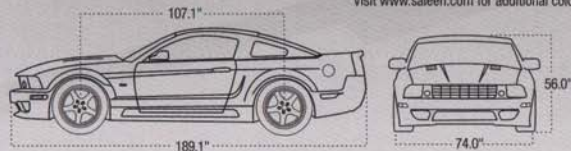

EXTERIOR Dual power sideview mirrors
Rear-window defroster
Variable-interval windshield wipers
Saleen design quarter window trim
Saleen S281 Supercharged graphics and identification
Saleen championship wreath

EXTERIOR (continued) Saleen serialized bumper number
OPTIONAL:
Saleen high-intensity discharge headlights

SAFETY/SECURITY Dual stage airbags
Driver's seat position sensor
Crash severity sensor
LATCH - lower anchors and tether anchors for child-safety seats
Remote keyless entry system
3-point safety belts for all seating positions
Side-impact door beams

DIMENSIONS/CAPACITIES	Coupe	Convertible
Wheelbase	107.1"	107.1"
Track, F/R	63.9"/62.8"	63.9"/62.8"
Width	74.0"	74.0"
Length	189.1"	189.1"
Height	56.0"	NA
Distribution, F/R	53/47	NA
Curb weight	3550 lbs.	NA
Fuel tank	15.7 gal.	NA
Trunk Volume	12.3 ft.	NA

Specifications and prices subject to change without notice.