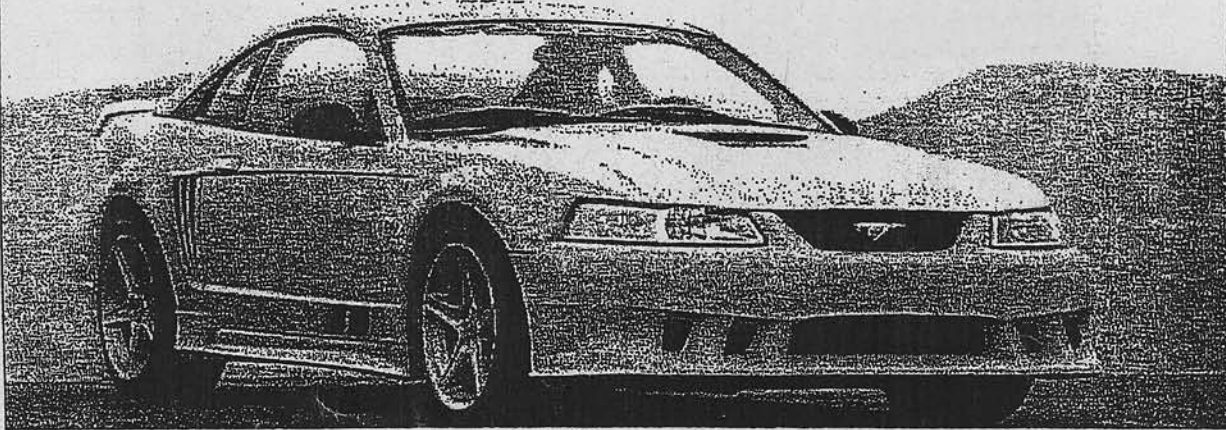

**Z
W
W
L
A
S**

S281

350 HORSEPOWER

AGILITY HERITAGE

IT'S ALL THE ENCOURAGEMENT YOUR RIGHT FOOT WILL EVER NEED.

Something mysterious happens when you take a seat in the Saleen 281. It starts as you ease into the secure comfort of the Saleen seat and turn the key, igniting the 350 horsepower supercharged engine. Then you feel a curious tug on your right foot; as if the accelerator was pulling it closer. You imagine hearing, "Let's see what this baby can do," and think, who could resist such a tempting invitation?

ENGINE 4.6L (281 cid) 2V, SOHC V8, 285hp @ 5100rpm / 315 ft. lbs. torque @ 4100rpm, compression ratio 8.2:1, 3.60 x 3.60" bore and stroke, Saleen performance pulleys, Saleen Stainless 2.5" high flow custom exhaust

DRIVETRAIN Saleen quick ratio five-speed transmission, 8.8" differential 3.27 ratio
Optional: 8.8" differential 3.55 or 3.08 ratio, Saleen posi-traction

SUSPENSION Front: Hybrid MacPherson strut with Saleen Racecraft struts and variable rate springs mounted on lower control arms. 1.38" stabilizer bar with urethane pivot bushing, specially calibrated suspension settings, Rear: live axle four bar link with variable rate coil-springs on lower trailing arms, stabilizer bar, Quadra shock system with Saleen Racecraft shocks