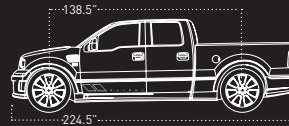

08

S331 SUPERCHARGED SUPERCREW

FEATURES & SPECIFICATIONS

ENGINE

331 CID (5.4L) 3-Valve SOHC V8
450 HP @ 5200 RPM
500 lb-ft TQ @ 4000 RPM
3.55" x 4.17" Bore & Stroke
39 lb/hr Fuel Injectors
Series VI Integrated Twin-Screw Supercharger
Dual-Stage Water-to-Air Intercooler
Hi-Flow Inlet Tube & Filter
PowerFlash™ Performance Calibration
2.5" Stainless Steel Dual-Outlet Exhaust System

OPTIONAL

Aluminum Dual-Core Radiator
High Output 157 AMP Alternator

DRIVETRAIN

4-Speed Automatic Transmission with Overdrive
9.75" Differential, Limited Slip 3.73:1 Final Drive

RACECRAFT SUSPENSION

Sport-Tuned Coil Front Springs,
Rear Leaf Springs
Front Struts (N.), Rear Shocks (N.)
Solid Rear Axle

BRAKING SYSTEM

Power Assisted 4-Wheel Disc Brakes with ABS
13.0" Vented Front Disc Brake System
13.7" Vented Rear Disc Brake System

OPTIONAL

15" Slotted & Vented Front Disc Brake
System with 6-Piston Calipers, ABS

WHEELS & TIRES

Forged 7-Spoke, One-Piece Wheels,
23" x 10" (F/R)
Continental Cross Contact UHP Tires,
305/40/VR23 (F/R)
Tire Pressure Monitoring System

OPTIONAL

Chrome Finished Wheels

INTERIOR

Two-Toned Leather Sport Seats
with Embroidered Head Rest
120 MPH Speedometer with Grey-Faced Gauges
Twin-Gauge Pod with Boost & Air Temperature
Chrome Dash Vent-Bezels
Performance Driving Pedals
Saleen Steering Wheel Badge
Leather-Wrapped Steering Wheel & Center Console
Silver Door & Dash Inserts
Power Side & Rear Windows
Cruise Control
Air Conditioning
Overhead Rail Storage System
AM/FM/6CD/MP3 Sound System
Serialized Console Plaque
S331 Floor Mats
Saleen/Eagle One Detail Kit
Owner's Document Portfolio & Warranty Guide

OPTIONAL

Rockford Fosgate "Punch" Sound System Upgrade
Navigation System
SIRIUS Satellite Radio
Premium Audiophile Sound System

EXTERIOR

Aluminum Hood with Heat Ventilation
Injection Molded Thermoplastic Olefin
(TPO) Front & Rear Fascias
Injection Molded ABS Front Grille
Injection Molded TPO Fender Flares
Injection Molded ABS Fender Vent Panels
Injection Molded TPO Side Skirts
with Diffuser Vents
Injection Molded SMC Rear Center Body Panel
Injection Molded Tailgate Spoiler
S331 Graphics & Identification
Serialized Engine Bay Plaque
Serialized Front Bumper
Championship Wreath Graphic
Dual, Power-Operated Mirrors
Variable-Interval Windshield Wipers

OPTIONAL

Moonroof
Retractable Aluminum Hard Tonneau Cover
Drop-In or Spray-On Bedliner
Class III Tow Package with Hidden Hitch
& 5,000 lb Towing Capacity
Class IV Heavy Duty Tow Package
with Load Leveling & 9,500 lb Towing Capacity

SAFETY & SECURITY

Dual-Stage Airbags
Crash Severity Sensor
Fuel Pump Inertia Shutoff Switch
Lower Anchors & Tethers
for Children (LATCH) Safety Seats
Remote Keyless & Illuminated Entry System
3-Point Safety Belts for All Seating Positions
Side-Impact Door Beams

COLOR COMBINATIONS