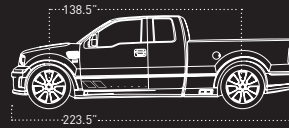

08

S331 SUPERCHARGED SUPERCAB FEATURES & SPECIFICATIONS

ENGINE

331 CID (5.4L) 3-Valve SOHC V8
450 HP @ 5200 RPM
500 lb-ft TQ @ 4000 RPM
3.55" x 4.17" Bore & Stroke
39 lb/hr Fuel Injectors
Series VI Integrated Twin-Screw Supercharger
Dual-Stage Water-to-Air Intercooler
Hi-Flow Inlet Tube & Filter
PowerFlash™ Performance Calibration
2.5" Stainless Steel Dual-Outlet Exhaust System

OPTIONAL

Aluminum Dual-Core Radiator
High Output 157 AMP Alternator

DRIVETRAIN

4-Speed Automatic Transmission with Overdrive
9.75" Differential, Limited Slip 3.73:1 Final Drive

RACECRAFT SUSPENSION

Sport-Tuned Coil Front Springs,
Rear Leaf Springs
Front Struts (N.), Rear Shocks (N.)
Solid Rear Axle

BRAKING SYSTEM

Power Assisted 4-Wheel Disc Brakes with ABS
13.0" Vented Front Disc Brake System
13.7" Vented Rear Disc Brake System

OPTIONAL

15" Slotted & Vented Front Disc Brake
System with 6-Piston Calipers, ABS

WHEELS & TIRES

Forged 7-Spoke, One-Piece Wheels,
23" x 10" (F/R)
Continental Cross Contact UHP Tires,
305/40/VR23 (F/R)
Tire Pressure Monitoring System

OPTIONAL

Chrome Finished Wheels

INTERIOR

Two-Toned Leather Sport Seats
with Embroidered Head Rest
120 MPH Speedometer with Grey-Faced Gauges
Twin-Gauge Pod with Boost & Air Temperature
Chrome Dash Vent-Bezels
Performance Driving Pedals
Door Scuff Panels
Saleen Steering Wheel Badge
Leather-Wrapped Steering Wheel & Center Console
Silver Door & Dash Inserts
Power Side & Rear Windows
Cruise Control
Air Conditioning
Overhead Rail Storage System
AM/FM/6CD/MP3 Sound System
Serialized Console Plaque
S331 Floor Mats & Aluminum Door Sill Plates
Saleen/Eagle One Detail Kit
Owner's Document Portfolio & Warranty Guide

OPTIONAL

Rockford Fosgate "Punch" Sound System Upgrade
Navigation System
SIRIUS Satellite Radio
Premium Audiophile Sound System

EXTERIOR

Aluminum Hood with Heat Ventilation
Injection Molded Thermoplastic Olefin
(TPO) Front & Rear Fascias
Injection Molded ABS Front Grille
Injection Molded TPO Fender Flares
Injection Molded ABS Fender Vent Panels
Injection Molded TPO Side Skirts
with Diffuser Vents
Injection Molded SMC Rear Center Body Panel
Injection Molded Tailgate Spoiler
S331 Graphics & Identification
Serialized Engine Bay Plaque
Serialized Front Bumper
Championship Wreath Graphic
Dual, Power-Operated Mirrors
Variable-Interval Windshield Wipers

OPTIONAL

Moonroof
Dual Side Exhaust
Retractable Hardened Aluminum Tonneau Cover
Drop-In or Spray-On Bedliner
Class III Tow Package with Hidden Hitch
& 5,000 lb Towing Capacity
Class IV Heavy Duty Tow Package
with Load Leveling & 9,500 lb Towing Capacity

SAFETY & SECURITY

Dual-Stage Airbags
Crash Severity Sensor
Fuel Pump Inertia Shutoff Switch
Lower Anchors & Tethers
for Children (LATCH) Safety Seats
Remote Keyless & Illuminated Entry System
3-Point Safety Belts for All Seating Positions
Side-Impact Door Beams

COLOR COMBINATIONS