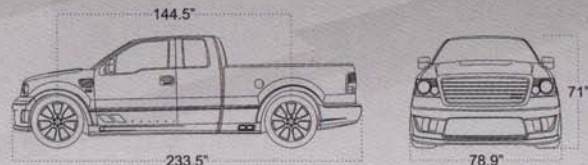

DIMENSIONS/CAPACITIES Wheelbase 144.5"
Track, F/R 67"/67"
Width 78.9"
Length 233.5"
Height 71"
Distribution, F/R 57.2/ 42.8
Curb weight 5337 lbs.
Fuel tank 27 gal.
Trunk Volume 65.5 (cu. ft.)
Towing 7,000 lbs.
Payload 1,500 lbs.

COLOR COMBINATIONS Exterior Color / Graphic Color / Wheel Color

Oxford White Clearcoat / Blue / White
Oxford White Clearcoat / Black / White
Bright Red Clearcoat / Silver / Silver
Dark Toreador Red Clearcoat Metallic / Silver / Silver
Black Clearcoat / Silver / Silver
Aspen Green Clearcoat Metallic / Silver / Silver
Dark Stone Clearcoat Metallic / Silver / Silver
Smokestone Clearcoat Metallic / Silver / Silver
Visit www.saleen.com for additional color options